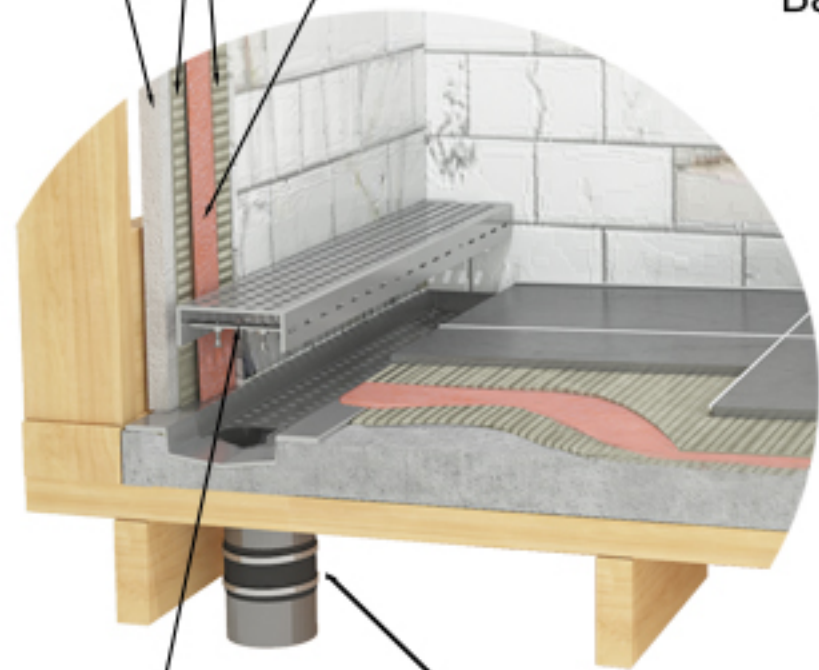

Backerboard

Thinset

GARDA Membrane  
Waterproofing

Height Adjuster

Rubber Coupling

Wood studs

Backerboard

Thinset

GARDA  
Membrane  
Waterproofing

Thinset

Tiles

Subfloor

Pre-slope  
sloped at 1/4" per foot

Thinset

GARDA  
Membrane  
Waterproofing

Thinset