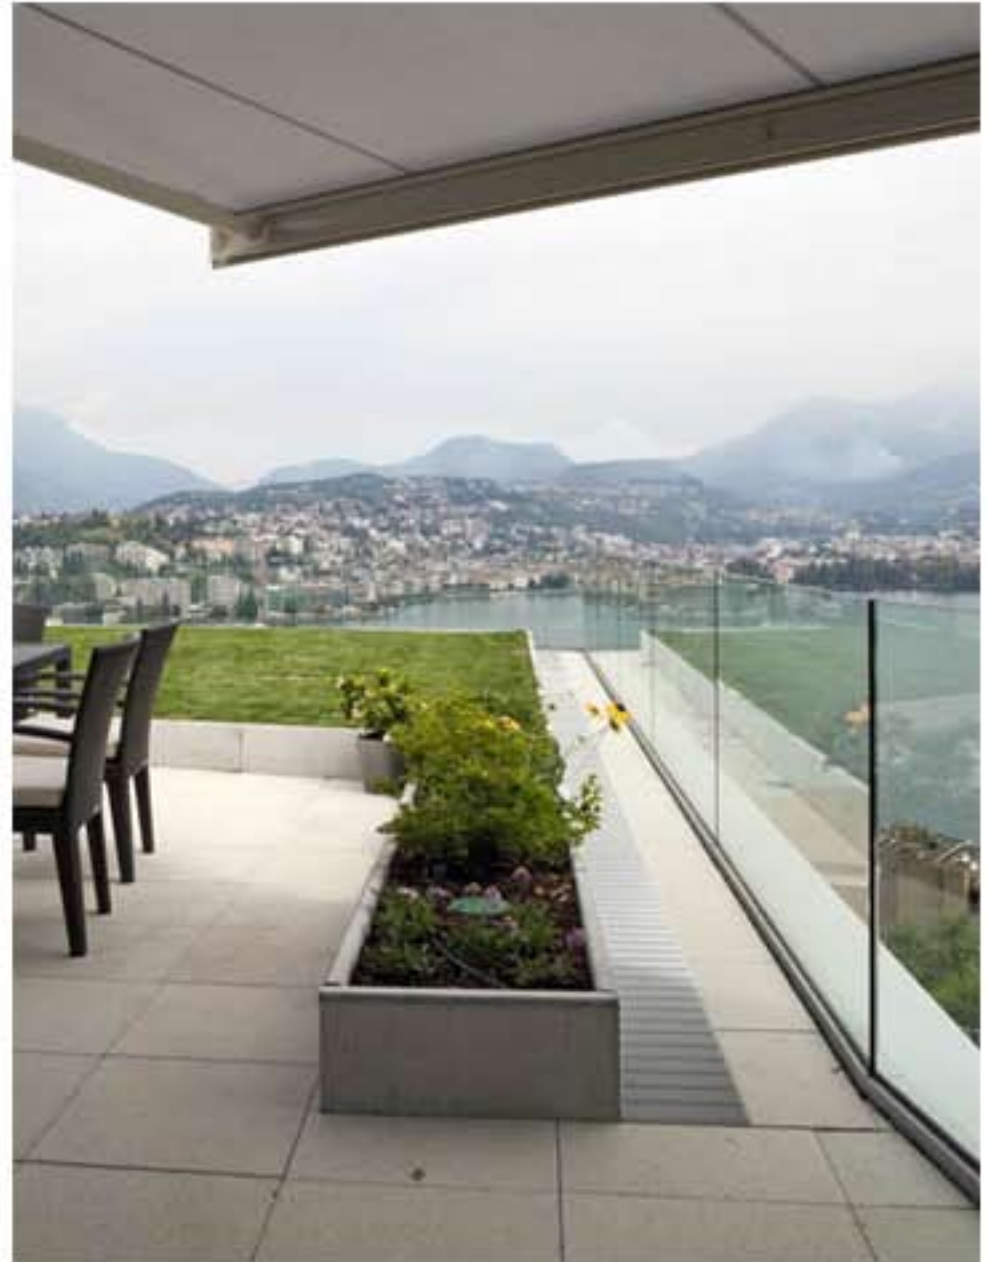

Platinum Grate

by shower grate shop

Custom Architectural Grating System

Platinum Grate 16' width x 50' length

Platinum Grate

by shower grate shop

Platinum Grate is a unique concept that allows anyone to create a custom architectural wedge wire grate no matter your need, 5 feet or 5000 feet. You choose the length, width and height*. Within only 96hrs¹ we will have your Platinum Grate ready and shipped.

Platinum Grate around perimeter of pool

Platinum Grate

by shower grate shop

Platinum Grates are perfectly flat with a satin smooth surface and of great strength, precision and a long service life in a wide range of architectural situations such as floor grates, to cover water run off drains in places such as driveways, car parks, in-door/out-door living spaces, commercial bathrooms, pools even bar tops.

Around perimeter of indoor/outdoor living space

Platinum Grate

by shower grate shop

Bare feet safe, perfectly flat and smooth surface make it safe and comfortable to walk on. Also very strong and durable for high traffic commercial areas

Platinum Grate

by shower grate shop

Extremely durable and safe to use in indoor/outdoor applications

Wheelchair accessible ramp

Platinum Grate

by shower grate shop

Bartop overflow grating

Platinum Grate