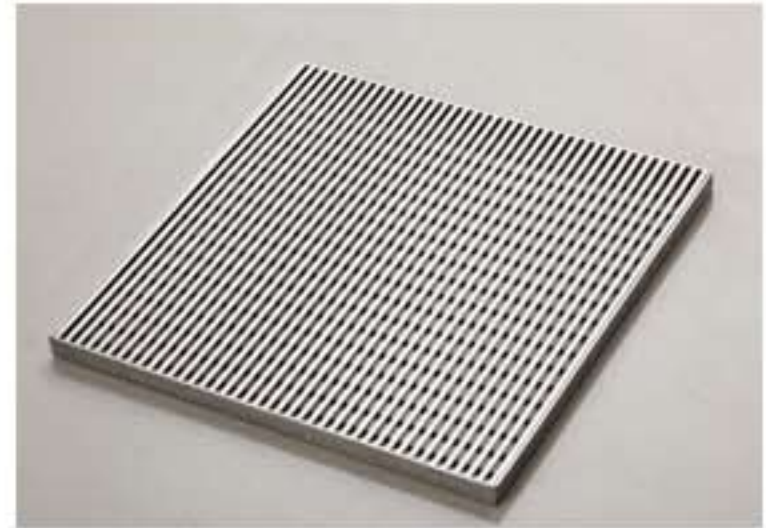

Platinum Grate

by shower grate shop

Custom Architectural Grating System

Platinum Grate 16' width x 50' length

Platinum Grate

by shower grate shop

Platinum Grate is a unique concept that allows anyone to create a custom architectural wedge wire grate no matter your need, 5 feet or 5000 feet. You choose the length, width and height*. Within only 96hrs¹ we will have your Platinum Grate ready and shipped.

Platinum Grate around perimeter of pool

Platinum Grate

by shower grate shop

Platinum Grates are perfectly flat with a satin smooth surface and of great strength, precision and a long service life in a wide range of architectural situations such as floor grates, to cover water run off drains in places such as driveways, car parks, in-door/out-door living spaces, commercial bathrooms, pools even bar tops.

Platinum Screens are made from V shaped profile wire which is spirally wound around a cage of longitudinal support rods. Each intersecting point of these wires is fusion welded, with a unique welding process. The pitch of winding gives different spacing between two adjacent turns of wire. This spacing gives passage for water to enter. The entire process is completed on fully computerized machines.

Platinum Grate

by shower grate shop

Platinum Grate Advantages:

- All stainless steel construction
- Bare feet safe, perfectly flat and smooth surface make it safe and comfortable to walk on
- Choice of standard height .5", .75", 1", 1.5", 2", 2.5", 3", 4" Custom height available
- Grate tops "V" shaped profile wire avoids clogging from leaves and rocks but ensures uninterrupted water flow
- Architectural styling
- Extremely durable and safe to use indoor/outdoor and around or in water
- Versatile in choice of application
- Recyclable material