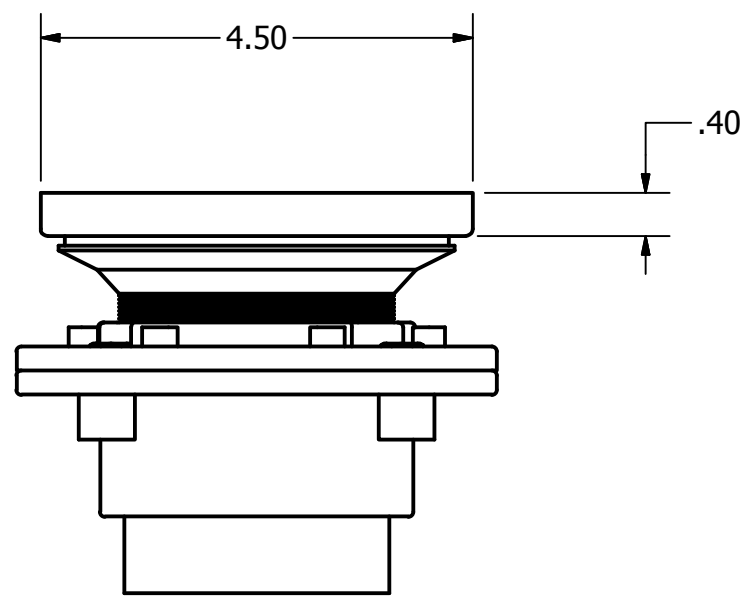

SECTION E-E  
SCALE 1 / 2

SECTION F-F  
SCALE 1 / 2

Lower Trench

Height Adjustment Barrel

Installation Kit