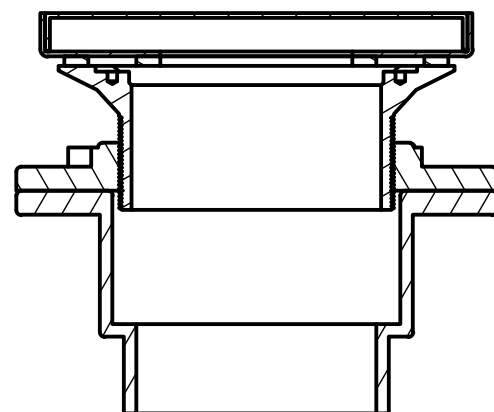

SECTION E-E  
SCALE 1 / 2

SECTION F-F  
SCALE 1 / 2

Lower Trench

Height Adjustment Barrel

Installation Kit