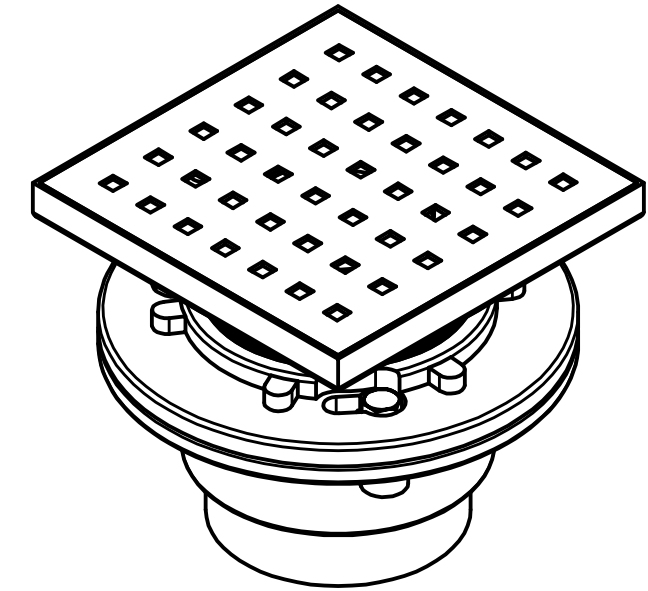

SECTION E-E  
SCALE 1 / 2

SECTION F-F  
SCALE 1 / 2

Lower Trench

Height Adjustment Barrel

Installation Kit